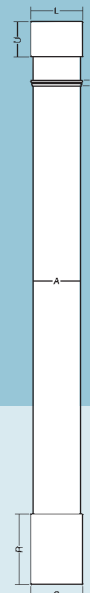

PVC Columns are available in all sizes and styles — square or craftsman — plain, fluted, raised panel, and recessed panel. With all of these options, you are certain to find just the right amount of detail for your specific project.

Best of all, the PVC column comes with a 25-year warranty.

Custom PVC Columns

From 5" to 24" width and 2' to 20' height, you can now order the perfect custom column for your home or neighborhood project. Custom columns are manufactured using 1/2" or 5/8" cellular PVC. Ask Dixie Pacific today how you can put a unique signature on your next custom project. Simply visit our website, www.dixiepacific.com, or contact our Architectural Department at 1-800-468-5993.

PLAIN PVC DIMENSIONS (IN INCHES)

	Col Width	A	C	G	L	R	U	Lengths
Flat Stock	6"	5 ⁷ / ₈ "	6 ⁵ / ₈ "	1"	6 ³ / ₈ "	12"	6"	8', 10', 12'
	8"	7 ⁷ / ₈ "	8 ⁵ / ₈ "	1"	8 ³ / ₈ "	12"	6"	8', 10', 12'
	10"	9 ⁷ / ₈ "	10 ⁵ / ₈ "	1"	10 ³ / ₈ "	12"	6"	8', 10', 12'
	12"	11 ⁷ / ₈ "	12 ⁵ / ₈ "	1"	12 ³ / ₈ "	12"	6"	8', 10', 12'
Assembled	6"	5 ⁷ / ₈ "	6 ⁵ / ₈ "	1"	6 ³ / ₈ "	12"	6"	8', 10', 12'
	8"	7 ⁷ / ₈ "	8 ⁵ / ₈ "	1"	8 ³ / ₈ "	12"	6"	8', 10', 12'
	10"	9 ⁷ / ₈ "	10 ⁵ / ₈ "	1"	10 ³ / ₈ "	12"	6"	8', 10', 12'
	12"	11 ⁷ / ₈ "	12 ⁵ / ₈ "	1"	12 ³ / ₈ "	12"	6"	8', 10', 12'
L Assembly	6"	5 ⁷ / ₈ "	6 ⁵ / ₈ "	1"	6 ³ / ₈ "	12"	6"	8', 10', 12'
	8"	7 ⁷ / ₈ "	8 ⁵ / ₈ "	1"	8 ³ / ₈ "	12"	6"	8', 10', 12'
	10"	9 ⁷ / ₈ "	10 ⁵ / ₈ "	1"	10 ³ / ₈ "	12"	6"	8', 10', 12'
	12"	11 ⁷ / ₈ "	12 ⁵ / ₈ "	1"	12 ³ / ₈ "	12"	6"	8', 10', 12'

Additional sizes are available from 5" to 24" width and 2' to 20' height

INSIDE DIMENSIONS	
6"	4 ⁵ / ₈ "
8"	6 ⁵ / ₈ "
10"	8 ⁵ / ₈ "
12"	10 ⁵ / ₈ "

Assembled

PVC FLUTED, RECESSED PANEL AND RAISED PANEL DIMENSIONS (IN INCHES)