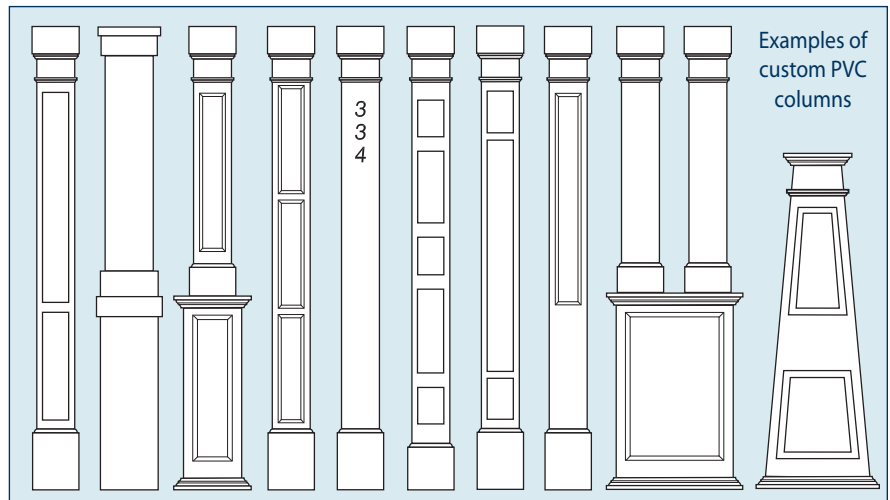

PVC Columns

- 25 year warranty
- Custom styles available
- Made from cellular PVC
- Installation kit included
- Interior and exterior use
- Weather proof
- Insect proof
- Low maintenance

*Made from polyurethane and may need to be split in the field for installation.

Leading the industry in column innovation, PVC columns are made from cellular PVC and offer advantages of being unaffected by moisture and insects, but with the thickness, ease of use and workability of wood.

PVC Columns are available in all sizes and styles — square or craftsman — plain, fluted, raised panel, and recessed panel. With all of these options, you are certain to find just the right amount of detail for your specific project.

Best of all, the PVC column comes with a 25-year warranty.

Custom PVC Columns

From 5" to 24" width and 2' to 20' height, you can now order the perfect custom column for your home or neighborhood project. Custom columns are manufactured using 1/2" or 5/8" cellular PVC. Ask Dixie Pacific today how you can put a unique signature on your next custom project. Simply visit our website, www.dixiepacific.com, or contact our Architectural Department at 1-800-468-5993.