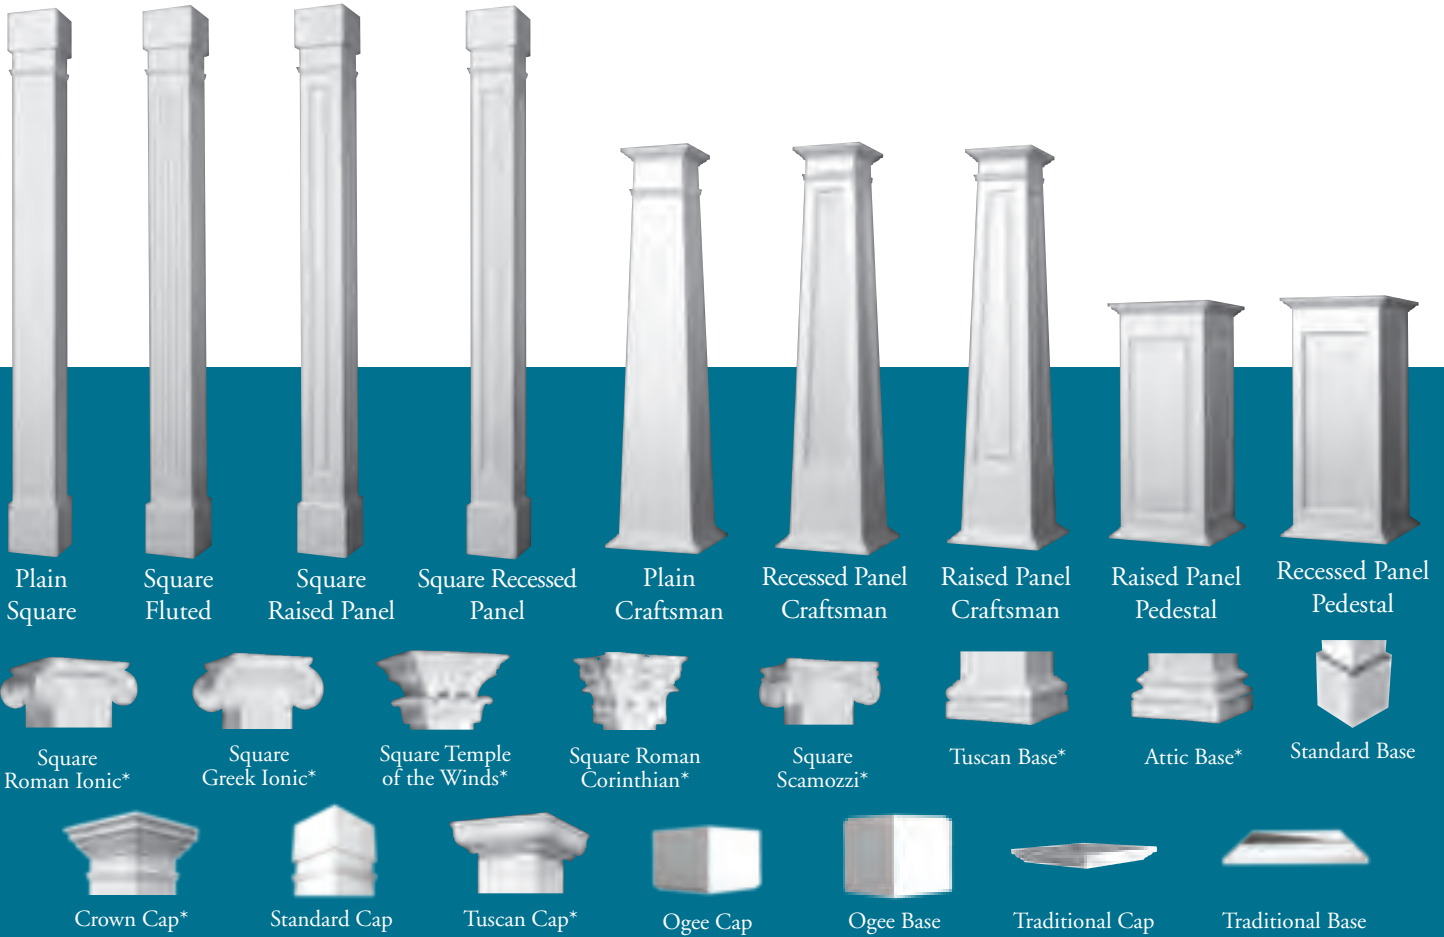

PVC Columns

- 25 year warranty
- Custom styles available
- Made from cellular PVC
- Installation kit included
- Interior and exterior use
- Weather proof
- Insect proof
- Low maintenance

*Made from polyurethane and may need to be split in the field for installation.

Leading the industry in column innovation, PVC columns are made from cellular PVC and offer advantages of being unaffected by moisture and insects, but with the thickness, ease of use and workability of wood.

PVC Columns are available in all sizes and styles — square or craftsman — plain, fluted, raised panel, and recessed panel. With all of these options, you are certain to find just the right amount of detail for your specific project.

Additional sizes are available from 5" to 24" width and 2' to 20' height

INSIDE DIMENSIONS

	Bottom	Top
12" x 8"	10 ⁵ / ₈ "	5 ⁷ / ₈ "
16" x 10"	14 ⁵ / ₈ "	6 ⁷ / ₈ "
20" x 15"	18 ⁵ / ₈ "	12 ⁷ / ₈ "

PVC PEDESTAL DIMENSIONS (IN INCHES)