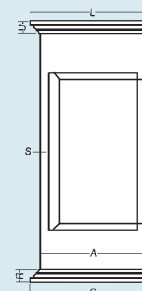

INSIDE DIMENSIONS

16"	13⁷/₈"
20"	15⁷/₈"
24"	21⁷/₈"

Painting and Finishing – Caulk where required using Siroflex brand Sealant and Adhesive provided by manufacturer. Putty any holes using acrylic putty or caulk. Lightly sand or scuff surface of column. Clean surface of column to remove any dirt or hand oil residue with light detergent and water, denatured alcohol, or window cleaner. Be sure to remove soap residue with clean water. Apply one coat of 100% acrylic exterior primer and one or more finish coats of 100% acrylic exterior paint.

Do not paint columns using dark colors (dark colors are considered any color that falls within the L value of 56 to 0). L is a measure of lightness of an object and ranges from 0 (black) to 100 (white).

Warranty Info – Subject to the terms, conditions and limitations stated herein, Dixie-Pacific™ warrants to the original purchaser that PVC columns will be free from manufacturing defects which cause the product to rot, delaminate or excessively swell during the applicable warranty period. This warranty shall be effective for a period of 25 years from date of original purchase.

This warranty does not cover painted finish or coating applied to PVC columns by the original purchaser or any third party. Failure to adhere to manufacturer's recommended guidelines for application of painted surfaces shall void this warranty. This warranty does not cover improper installation of columns or its structural supports. In the event of a claim against this warranty, proof of purchase, with date will be required to affect such a claim.

Installation cost not included. Dixie-Pacific™ gives no other warranty expressed or implied.