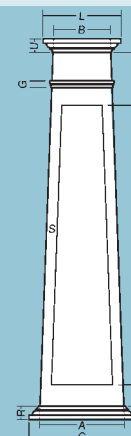

INSIDE DIMENSIONS

6"	3 ⁷ / ₈ "
8"	5 ⁷ / ₈ "
10"	7 ⁷ / ₈ "
12"	9 ⁷ / ₈ "

NUMBER OF FLUTES PER SIDE

6"	3
8"	5
10"	7
12"	8

"L"-Assembly

Two Ways to Order PVC Columns

Assembled

- Manufactured from Cellular PVC
- Fully Assembled
- 4" x 4" Pressure Treated Post Included
- Ready to Install

L-Assembly

- Manufactured from 3/8", 1/2" or 5/8" Cellular PVC
- Shipped in two "L" shaped halves
- Square Column Ready to Wrap Around an Existing Post
- Available in Plain, Fluted, Raised Panel, Recessed Panel
- Craftsman Columns Available in Plain, Raised and Recessed Panel Styles

PVC CRAFTSMAN DIMENSIONS (IN INCHES)

Col Width	A	B	C	G	L	N	O	S	R	U	Lengths
12"X8"	11 ⁷ / ₈ "	7 ⁷ / ₈ "	14 ⁷ / ₈ "	1 ¹ / ₈ "	10 ⁷ / ₈ "	6"	6"	1 ³ / ₄ "	2"	2"	54", 60", 66", 72", 96"
16"X10"	15 ⁷ / ₈ "	9 ⁷ / ₈ "	18 ⁷ / ₈ "	1 ¹ / ₈ "	12 ⁷ / ₈ "	6"	6"	1 ³ / ₄ "	2"	2"	54", 60", 66", 72", 96"
20"X15"	19 ⁷ / ₈ "	14 ⁷ / ₈ "	22 ⁷ / ₈ "	1 ¹ / ₈ "	19 ⁷ / ₈ "	6"	6"	1 ³ / ₄ "	2"	2"	54", 60", 66", 72", 96"

Additional sizes are available from 5" to 24" width and 2' to 20' height

INSIDE DIMENSIONS

	Bottom	Top
12" x 8"	10 ⁵ / ₈ "	5 ⁷ / ₈ "
16" x 10"	14 ⁵ / ₈ "	6 ⁷ / ₈ "
20" x 15"	18 ⁵ / ₈ "	12 ⁷ / ₈ "

PVC PEDESTAL DIMENSIONS (IN INCHES)