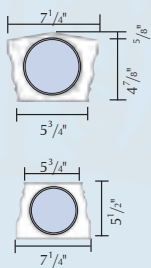

There may be a variance of up to 1/4" in all dimensions.

7" Balustrade System			
Item #	M	Maximum Spacing	O/C
58041	1 3/8"	1 1/4"	6 1/2"
58042	1 3/8"	1 1/4"	6 1/2"
58045	1 3/8"	1 1/4"	6 1/2"
58043	1 3/8"	1 1/4"	6 1/2"
58044	1 3/8"	1 1/4"	6 1/2"
58046	1 3/8"	1 1/4"	6 1/2"
58091	1 5/16"	1 3/8"	6 5/8"
58092	1 5/16"	1 3/8"	6 5/8"
58093	1 5/16"	1 3/8"	6 5/8"