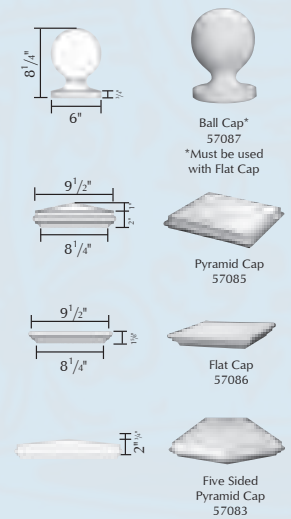

Balustrade

Dixie's new balustrade system is available in 3 sizes (6", 7" and 12") and is easy to install. It comes primed ready for painting. The balustrade is manufactured from a high-density polyurethane with a structural insert. It will never rot, decay or deteriorate and will provide years of beauty. Curved "radius" rails are also available in up to 10' sections to complement any design.

Balustrade Features:

- 6", 7" and 12" Styles Available
- Manufactured from High-Density Polyurethane
- Low Maintenance
- Durable
- Decay Resistant
- Primed White (Ready to Paint)
- Easy to Install
- Curved "Radius" Rail Styles Available
- 25 Year Limited Warranty

6" Balustrade System

6" Balustrade System

Item #	M	Maximum Spacing	O/C
58031	7/8"	2 1/4"	5 1/4"
58032	7/8"	2 1/4"	5 1/4"
58036	7/8"	2 1/4"	5 1/4"
58033	1"	2"	5 1/2"
58034	1"	2"	5 1/2"
58035	1"	2"	5 1/2"
58037	1"	2"	5 1/2"
58038	1"	2"	5 1/2"
58029	0"	4"	7"
58030	0"	4"	7"
58061	1 1/16"	1 3/4"	5 1/4"
58062	1 1/16"	1 3/4"	5 1/4"
58063	1 1/16"	1 3/4"	5 1/4"