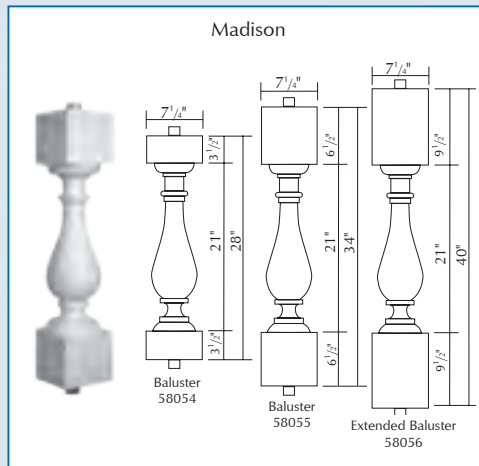

12" Balustrade System

There may be a variance of up to 1/4" in all dimensions.

Poly molding provided loose to be installed on job site.

12" Balustrade System

Item #	M	Maximum Spacing	O/C
58051	1 3/4"	1/2"	7 1/2"
58052	1 3/4"	1/2"	7 1/2"
58053	1 3/4"	1/2"	7 1/2"
58054	2 3/4"	0"	7 1/2"
58055	2 3/4"	0"	7 1/2"
58056	1 3/4"	0"	7 1/2"