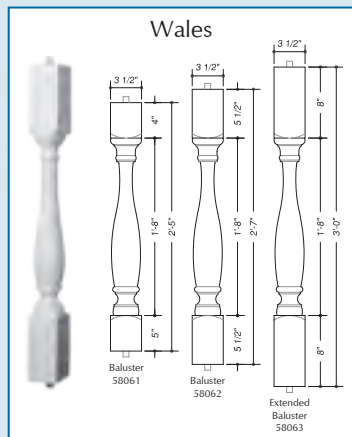

6" Balustrade System