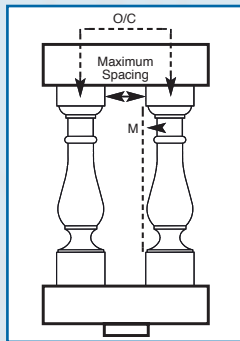

There may be a variance of up to 1/4" in all dimensions.

7" Balustrade System			
Item #	M	Maximum Spacing	O/C
58041	1 3/8"	1 1/4"	6 1/2"
58042	1 3/8"	1 1/4"	6 1/2"
58045	1 3/8"	1 1/4"	6 1/2"
58043	1 3/8"	1 1/4"	6 1/2"
58044	1 3/8"	1 1/4"	6 1/2"
58046	1 3/8"	1 1/4"	6 1/2"
58091	1 5/16"	1 3/8"	6 5/8"
58092	1 5/16"	1 3/8"	6 5/8"
58093	1 5/16"	1 3/8"	6 5/8"

12" Balustrade System

There may be a variance of up to 1/4" in all dimensions.

Poly molding provided loose to be installed on job site.

Plain Newel 57094

Top Rail

Bottom Rail

12" Balustrade System

Item #	M	Maximum Spacing	O/C
58051	1 3/4"	1/2"	7 1/2"
58052	1 3/4"	1/2"	7 1/2"
58053	1 3/4"	1/2"	7 1/2"
58054	2 3/4"	0"	7 1/2"
58055	2 3/4"	0"	7 1/2"
58056	1 3/4"	0"	7 1/2"

Ball Cap
7" 63058
10" 57096
12" 57093
*Must be used with Flat Cap

Pyramid Cap 57091

Flat Cap 57092

Classic Cap 57097

Panel and Corner Newel 57095

Support Block 58014

Curved Balustrade System

Curved Balustrade System Features: