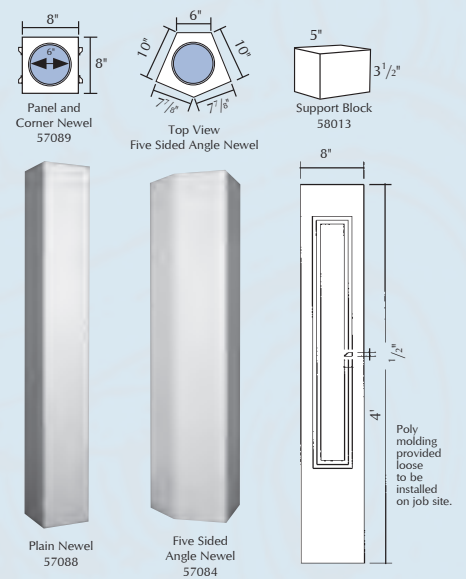

6" Balustrade System

Item #	M	Maximum Spacing	O/C
58031	7/8"	2 1/4"	5 1/4"
58032	7/8"	2 1/4"	5 1/4"
58036	7/8"	2 1/4"	5 1/4"
58033	1"	2"	5 1/2"
58034	1"	2"	5 1/2"
58035	1"	2"	5 1/2"
58037	1"	2"	5 1/2"
58038	1"	2"	5 1/2"
58029	0"	4"	7"
58030	0"	4"	7"
58061	1 1/16"	1 3/4"	5 1/4"
58062	1 1/16"	1 3/4"	5 1/4"
58063	1 1/16"	1 3/4"	5 1/4"