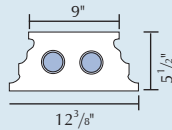

There may be a variance of up to 1/4" in all dimensions.

7" Balustrade System			
Item #	M	Maximum Spacing	O/C
58041	1 3/8"	1 1/4"	6 1/2"
58042	1 3/8"	1 1/4"	6 1/2"
58045	1 3/8"	1 1/4"	6 1/2"
58043	1 3/8"	1 1/4"	6 1/2"
58044	1 3/8"	1 1/4"	6 1/2"
58046	1 3/8"	1 1/4"	6 1/2"
58091	1 5/16"	1 3/8"	6 5/8"
58092	1 5/16"	1 3/8"	6 5/8"
58093	1 5/16"	1 3/8"	6 5/8"

12" Balustrade System

There may be a variance of up to 1/4" in all dimensions.

Poly molding provided loose to be installed on job site.

Plain Newel 57094

Top Rail

Bottom Rail

12" Balustrade System

Item #	M	Maximum Spacing	O/C
58051	1 3/4"	1/2"	7 1/2"
58052	1 3/4"	1/2"	7 1/2"
58053	1 3/4"	1/2"	7 1/2"
58054	2 3/4"	0"	7 1/2"
58055	2 3/4"	0"	7 1/2"
58056	1 3/4"	0"	7 1/2"