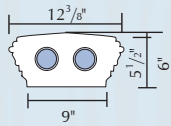

There may be a variance of up to 1/4" in all dimensions.

7" Balustrade System			
Item #	M	Maximum Spacing	O/C
58041	1 3/8"	1 1/4"	6 1/2"
58042	1 3/8"	1 1/4"	6 1/2"
58045	1 3/8"	1 1/4"	6 1/2"
58043	1 3/8"	1 1/4"	6 1/2"
58044	1 3/8"	1 1/4"	6 1/2"
58046	1 3/8"	1 1/4"	6 1/2"
58091	1 5/16"	1 3/8"	6 5/8"
58092	1 5/16"	1 3/8"	6 5/8"
58093	1 5/16"	1 3/8"	6 5/8"

12" Balustrade System

There may be a variance of up to 1/4" in all dimensions.

Poly molding provided loose to be installed on job site.

Plain Newel 57094

Top Rail

Bottom Rail

12" Balustrade System

Item #	M	Maximum Spacing	O/C
58051	1 3/4"	1/2"	7 1/2"
58052	1 3/4"	1/2"	7 1/2"
58053	1 3/4"	1/2"	7 1/2"
58054	2 3/4"	0"	7 1/2"
58055	2 3/4"	0"	7 1/2"
58056	1 3/4"	0"	7 1/2"