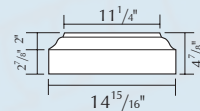

Classic Cap 57097