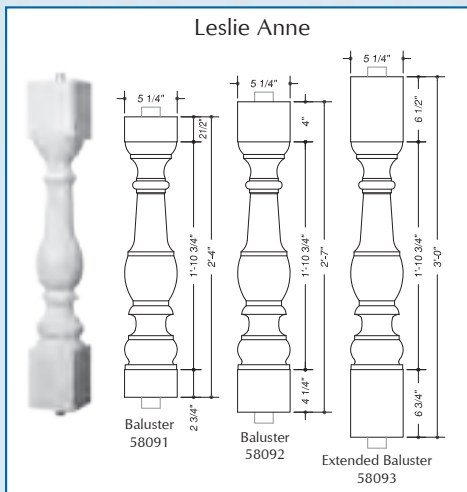

Balustrade System Styles

6" Balustrade System

Square Windsor Edinburgh Wessex Wales

7" Balustrade System

Katharine Caroline Abigail

12" Balustrade System

Kennedy Madison

7" Balustrade System

There may be a variance of up to 1/4" in all dimensions.

7" Balustrade System			
Item #	M	Maximum Spacing	O/C
58041	1 3/8"	1 1/4"	6 1/2"
58042	1 3/8"	1 1/4"	6 1/2"
58045	1 3/8"	1 1/4"	6 1/2"
58043	1 3/8"	1 1/4"	6 1/2"
58044	1 3/8"	1 1/4"	6 1/2"
58046	1 3/8"	1 1/4"	6 1/2"
58091	1 5/16"	1 3/8"	6 5/8"
58092	1 5/16"	1 3/8"	6 5/8"
58093	1 5/16"	1 3/8"	6 5/8"