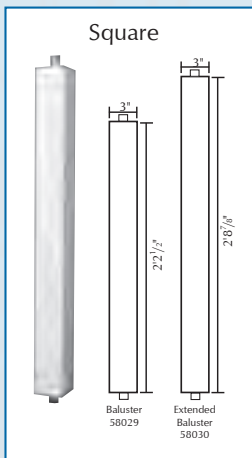

6" Balustrade System