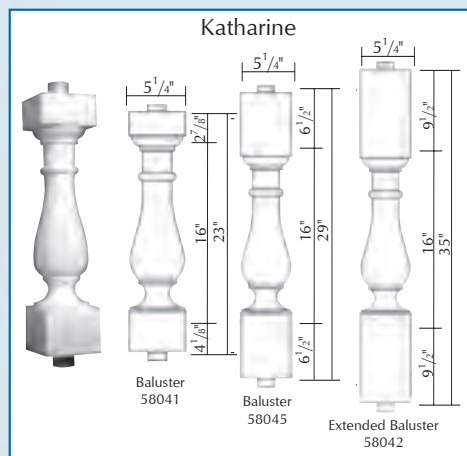

There may be a variance of up to 1/4" in all dimensions.

7" Balustrade System			
Item #	M	Maximum Spacing	O/C
58041	1 3/8"	1 1/4"	6 1/2"
58042	1 3/8"	1 1/4"	6 1/2"
58045	1 3/8"	1 1/4"	6 1/2"
58043	1 3/8"	1 1/4"	6 1/2"
58044	1 3/8"	1 1/4"	6 1/2"
58046	1 3/8"	1 1/4"	6 1/2"
58091	1 5/16"	1 3/8"	6 5/8"
58092	1 5/16"	1 3/8"	6 5/8"
58093	1 5/16"	1 3/8"	6 5/8"