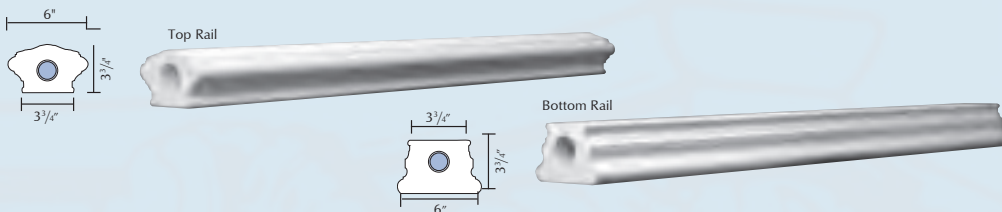

Balustrade

Dixie's new balustrade system is available in 3 sizes (6", 7" and 12") and is easy to install. It comes primed ready for painting. The balustrade is manufactured from a high-density polyurethane with a structural insert. It will never rot, decay or deteriorate and will provide years of beauty. Curved "radius" rails are also available in up to 10' sections to complement any design.

Balustrade Features:

- 6", 7" and 12" Styles Available
- Manufactured from High-Density Polyurethane
- Low Maintenance
- Durable
- Decay Resistant
- Primed White (Ready to Paint)
- Easy to Install
- Curved "Radius" Rail Styles Available
- 25 Year Limited Warranty

6" Balustrade System

6" Balustrade System

Item #	M	Maximum Spacing	O/C
58031	7/8"	2 1/4"	5 1/4"
58032	7/8"	2 1/4"	5 1/4"
58036	7/8"	2 1/4"	5 1/4"
58033	1"	2"	5 1/2"
58034	1"	2"	5 1/2"
58035	1"	2"	5 1/2"
58037	1"	2"	5 1/2"
58038	1"	2"	5 1/2"
58029	0"	4"	7"
58030	0"	4"	7"
58061	1 1/16"	1 3/4"	5 1/4"
58062	1 1/16"	1 3/4"	5 1/4"
58063	1 1/16"	1 3/4"	5 1/4"