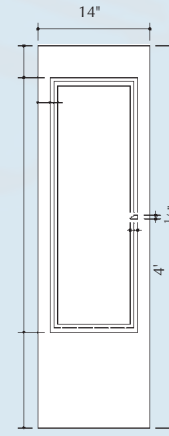

There may be a variance of up to 1/4" in all dimensions.

7" Balustrade System			
Item #	M	Maximum Spacing	O/C
58041	1 3/8"	1 1/4"	6 1/2"
58042	1 3/8"	1 1/4"	6 1/2"
58045	1 3/8"	1 1/4"	6 1/2"
58043	1 3/8"	1 1/4"	6 1/2"
58044	1 3/8"	1 1/4"	6 1/2"
58046	1 3/8"	1 1/4"	6 1/2"
58091	1 5/16"	1 3/8"	6 5/8"
58092	1 5/16"	1 3/8"	6 5/8"
58093	1 5/16"	1 3/8"	6 5/8"

12" Balustrade System

There may be a variance of up to 1/4" in all dimensions.

Poly molding provided loose to be installed on job site.

Plain Newel 57094

Top Rail

Bottom Rail

12" Balustrade System

Item #	M	Maximum Spacing	O/C
58051	1 3/4"	1/2"	7 1/2"
58052	1 3/4"	1/2"	7 1/2"
58053	1 3/4"	1/2"	7 1/2"
58054	2 3/4"	0"	7 1/2"
58055	2 3/4"	0"	7 1/2"
58056	1 3/4"	0"	7 1/2"