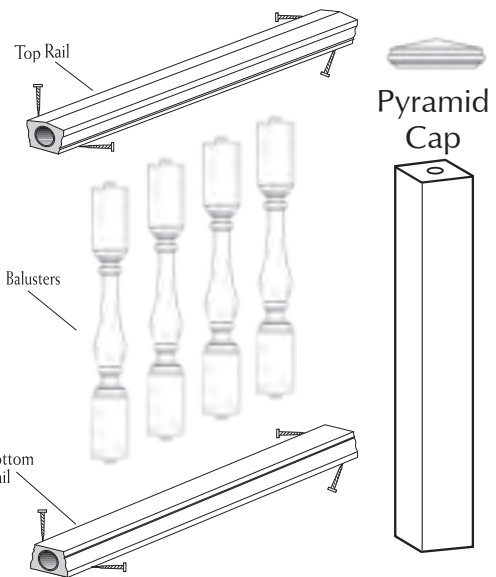

Typical Assembly

NOTE: Rails are not pre-drilled.