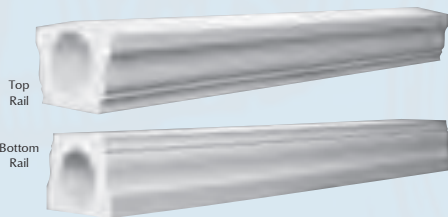

Balustrade

Dixie's new balustrade system is available in 3 sizes (6", 7" and 12") and is easy to install. It comes primed ready for painting. The balustrade is manufactured from a high-density polyurethane with a structural insert. It will never rot, decay or deteriorate and will provide years of beauty. Curved "radius" rails are also available in up to 10' sections to complement any design.

6" Balustrade System

6" Balustrade System

Item #	M	Maximum Spacing	O/C
58031	7/8"	2 1/4"	5 1/4"
58032	7/8"	2 1/4"	5 1/4"
58036	7/8"	2 1/4"	5 1/4"
58033	1"	2"	5 1/2"
58034	1"	2"	5 1/2"
58035	1"	2"	5 1/2"
58037	1"	2"	5 1/2"
58038	1"	2"	5 1/2"
58029	0"	4"	7"
58030	0"	4"	7"
58061	1 1/16"	1 3/4"	5 1/4"
58062	1 1/16"	1 3/4"	5 1/4"
58063	1 1/16"	1 3/4"	5 1/4"

Balustrade System Styles

6" Balustrade System

Square Windsor Edinburgh Wessex Wales

7" Balustrade System

Katharine Caroline Abigail

12" Balustrade System

Kennedy Madison

7" Balustrade System

There may be a variance of up to 1/4" in all dimensions.

7" Balustrade System			
Item #	M	Maximum Spacing	O/C
58041	1 3/8"	1 1/4"	6 1/2"
58042	1 3/8"	1 1/4"	6 1/2"
58045	1 3/8"	1 1/4"	6 1/2"
58043	1 3/8"	1 1/4"	6 1/2"
58044	1 3/8"	1 1/4"	6 1/2"
58046	1 3/8"	1 1/4"	6 1/2"
58091	1 5/16"	1 3/8"	6 5/8"
58092	1 5/16"	1 3/8"	6 5/8"
58093	1 5/16"	1 3/8"	6 5/8"