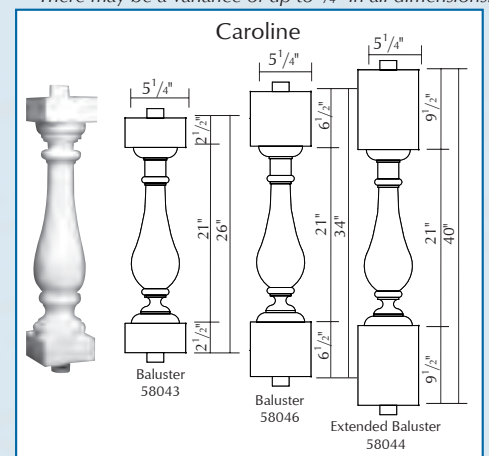

6" Balustrade System

6" Balustrade System

Item #	M	Maximum Spacing	O/C
58031	7/8"	2 1/4"	5 1/4"
58032	7/8"	2 1/4"	5 1/4"
58036	7/8"	2 1/4"	5 1/4"
58033	1"	2"	5 1/2"
58034	1"	2"	5 1/2"
58035	1"	2"	5 1/2"
58037	1"	2"	5 1/2"
58038	1"	2"	5 1/2"
58029	0"	4"	7"
58030	0"	4"	7"
58061	1 1/16"	1 3/4"	5 1/4"
58062	1 1/16"	1 3/4"	5 1/4"
58063	1 1/16"	1 3/4"	5 1/4"

Balustrade System Styles

6" Balustrade System

Square Windsor Edinburgh Wessex Wales

7" Balustrade System

Katharine Caroline Abigail

12" Balustrade System

Kennedy Madison

7" Balustrade System

There may be a variance of up to 1/4" in all dimensions.

7" Balustrade System			
Item #	M	Maximum Spacing	O/C
58041	1 3/8"	1 1/4"	6 1/2"
58042	1 3/8"	1 1/4"	6 1/2"
58045	1 3/8"	1 1/4"	6 1/2"
58043	1 3/8"	1 1/4"	6 1/2"
58044	1 3/8"	1 1/4"	6 1/2"
58046	1 3/8"	1 1/4"	6 1/2"
58091	1 5/16"	1 3/8"	6 5/8"
58092	1 5/16"	1 3/8"	6 5/8"
58093	1 5/16"	1 3/8"	6 5/8"