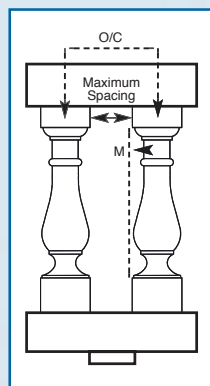

6" Balustrade System

6" Balustrade System

Item #	M	Maximum Spacing	O/C
58031	7/8"	2 1/4"	5 1/4"
58032	7/8"	2 1/4"	5 1/4"
58036	7/8"	2 1/4"	5 1/4"
58033	1"	2"	5 1/2"
58034	1"	2"	5 1/2"
58035	1"	2"	5 1/2"
58037	1"	2"	5 1/2"
58038	1"	2"	5 1/2"
58029	0"	4"	7"
58030	0"	4"	7"
58061	1 1/16"	1 3/4"	5 1/4"
58062	1 1/16"	1 3/4"	5 1/4"
58063	1 1/16"	1 3/4"	5 1/4"

Balustrade System Styles

6" Balustrade System

Square Windsor Edinburgh Wessex Wales

7" Balustrade System

Katharine Caroline Abigail

12" Balustrade System

Kennedy Madison

7" Balustrade System

There may be a variance of up to 1/4" in all dimensions.

7" Balustrade System			
Item #	M	Maximum Spacing	O/C
58041	1 3/8"	1 1/4"	6 1/2"
58042	1 3/8"	1 1/4"	6 1/2"
58045	1 3/8"	1 1/4"	6 1/2"
58043	1 3/8"	1 1/4"	6 1/2"
58044	1 3/8"	1 1/4"	6 1/2"
58046	1 3/8"	1 1/4"	6 1/2"
58091	1 5/16"	1 3/8"	6 5/8"
58092	1 5/16"	1 3/8"	6 5/8"
58093	1 5/16"	1 3/8"	6 5/8"