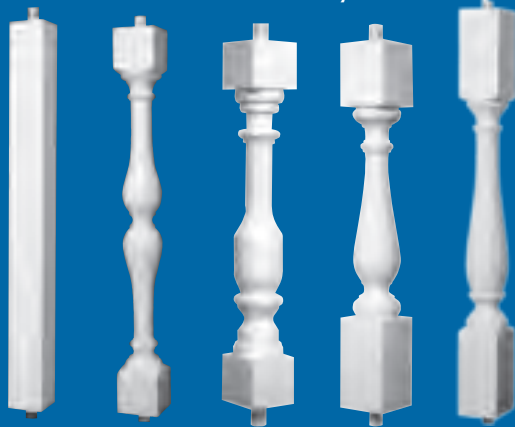

Balustrade System Styles

6" Balustrade System

Square Windsor Edinburgh Wessex Wales