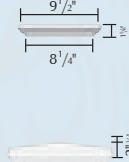

There may be a variance of up to 1/4" in all dimensions.

7" Balustrade System			
Item #	M	Maximum Spacing	O/C
58041	1 3/8"	1 1/4"	6 1/2"
58042	1 3/8"	1 1/4"	6 1/2"
58045	1 3/8"	1 1/4"	6 1/2"
58043	1 3/8"	1 1/4"	6 1/2"
58044	1 3/8"	1 1/4"	6 1/2"
58046	1 3/8"	1 1/4"	6 1/2"
58091	1 5/16"	1 3/8"	6 5/8"
58092	1 5/16"	1 3/8"	6 5/8"
58093	1 5/16"	1 3/8"	6 5/8"