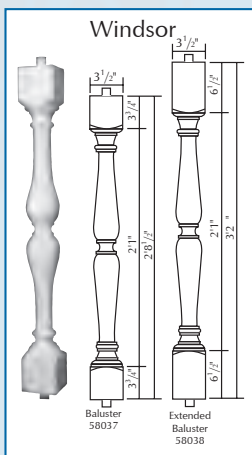

6" Balustrade System