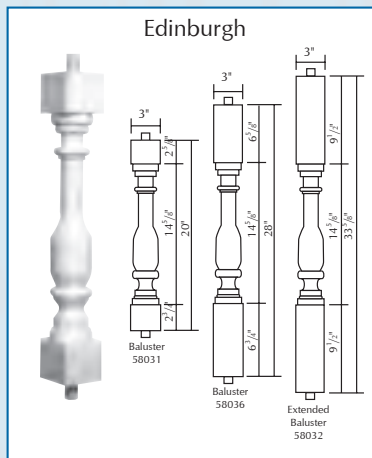

6" Balustrade System