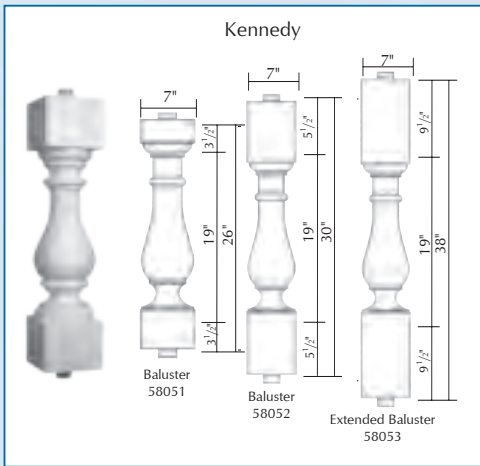

12" Balustrade System

There may be a variance of up to 1/4" in all dimensions.

Poly molding provided loose to be installed on job site.

12" Balustrade System

Item #	M	Maximum Spacing	O/C
58051	1 3/4"	1/2"	7 1/2"
58052	1 3/4"	1/2"	7 1/2"
58053	1 3/4"	1/2"	7 1/2"
58054	2 3/4"	0"	7 1/2"
58055	2 3/4"	0"	7 1/2"
58056	1 3/4"	0"	7 1/2"