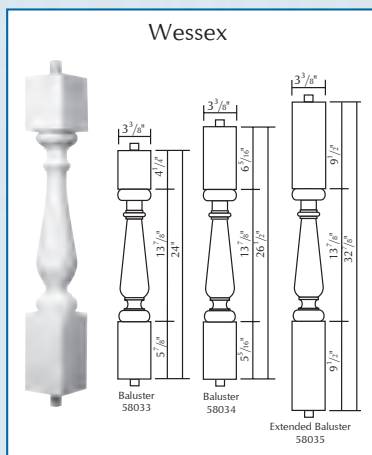

6" Balustrade System