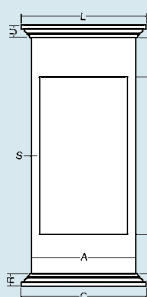

Additional sizes are available from 5" to 24" width and 2' to 20' height

INSIDE DIMENSIONS	
6"	4 ⁵ / ₈ "
8"	6 ⁵ / ₈ "
10"	8 ⁵ / ₈ "
12"	10 ⁵ / ₈ "

Assembled

"L"-Assembly

Two Ways to Order PVC Columns

Assembled

Rail breaks are 7" long, and designed to fit 36" or 42" rail heights.

*S dimension for 6" raised panel is 1-1/4", 8" raised panel is 1-1/2".
S dimension for fluted columns vary.

Additional sizes are available from 5" to 24" width and 2' to 20' height

INSIDE DIMENSIONS

6"	3 ⁷ / ₈ "
8"	5 ⁷ / ₈ "
10"	7 ⁷ / ₈ "
12"	9 ⁷ / ₈ "

NUMBER OF FLUTES PER SIDE

6"	3
8"	5
10"	7
12"	8

PVC CRAFTSMAN DIMENSIONS (IN INCHES)

Col Width	A	B	C	G	L	N	O	S	R	U	Lengths
12"X8"	11 ⁷ / ₈ "	7 ⁷ / ₈ "	14 ⁷ / ₈ "	1 ¹ / ₈ "	10 ⁷ / ₈ "	6"	6"	1 ³ / ₄ "	2"	2"	54", 60", 66", 72", 96"
16"X10"	15 ⁷ / ₈ "	9 ⁷ / ₈ "	18 ⁷ / ₈ "	1 ¹ / ₈ "	12 ⁷ / ₈ "	6"	6"	1 ³ / ₄ "	2"	2"	54", 60", 66", 72", 96"
20"X15"	19 ⁷ / ₈ "	14 ⁷ / ₈ "	22 ⁷ / ₈ "	1 ¹ / ₈ "	19 ⁷ / ₈ "	6"	6"	1 ³ / ₄ "	2"	2"	54", 60", 66", 72", 96"

Additional sizes are available from 5" to 24" width and 2' to 20' height

INSIDE DIMENSIONS

	Bottom	Top
12" x 8"	10 ⁵ / ₈ "	5 ⁷ / ₈ "
16" x 10"	14 ⁵ / ₈ "	6 ⁷ / ₈ "
20" x 15"	18 ⁵ / ₈ "	12 ⁷ / ₈ "

PVC PEDESTAL DIMENSIONS (IN INCHES)