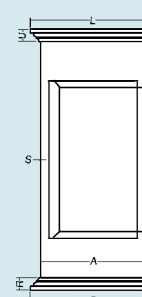

INSIDE DIMENSIONS

16"	13⁷/₈"
20"	15⁷/₈"
24"	21⁷/₈"

Painting and Finishing – Caulk where required using Siroflex brand Sealant and Adhesive provided by manufacturer. Putty any holes using acrylic putty or caulk. Lightly sand or scuff surface of column. Clean surface of column to remove any dirt or hand oil residue with light detergent and water, denatured alcohol, or window cleaner. Be sure to remove soap residue with clean water. Apply one coat of 100% acrylic exterior primer and one or more finish coats of 100% acrylic exterior paint.

Do not paint columns using dark colors (dark colors are considered any color that falls within the L value of 56 to 0). L is a measure of lightness of an object and ranges from 0 (black) to 100 (white).

Warranty Info – Subject to the terms, conditions and limitations stated herein, Dixie-Pacific™ warrants to the original purchaser that PVC columns will be free from manufacturing defects which cause the product to rot, delaminate or excessively swell during the applicable warranty period. This warranty shall be effective for a period of 25 years from date of original purchase.

This warranty does not cover painted finish or coating applied to PVC columns by the original purchaser or any third party. Failure to adhere to manufacturer's recommended guidelines for application of painted surfaces shall void this warranty. This warranty does not cover improper installation of columns or its structural supports. In the event of a claim against this warranty, proof of purchase, with date will be required to affect such a claim.

Installation cost not included. Dixie-Pacific™ gives no other warranty expressed or implied.