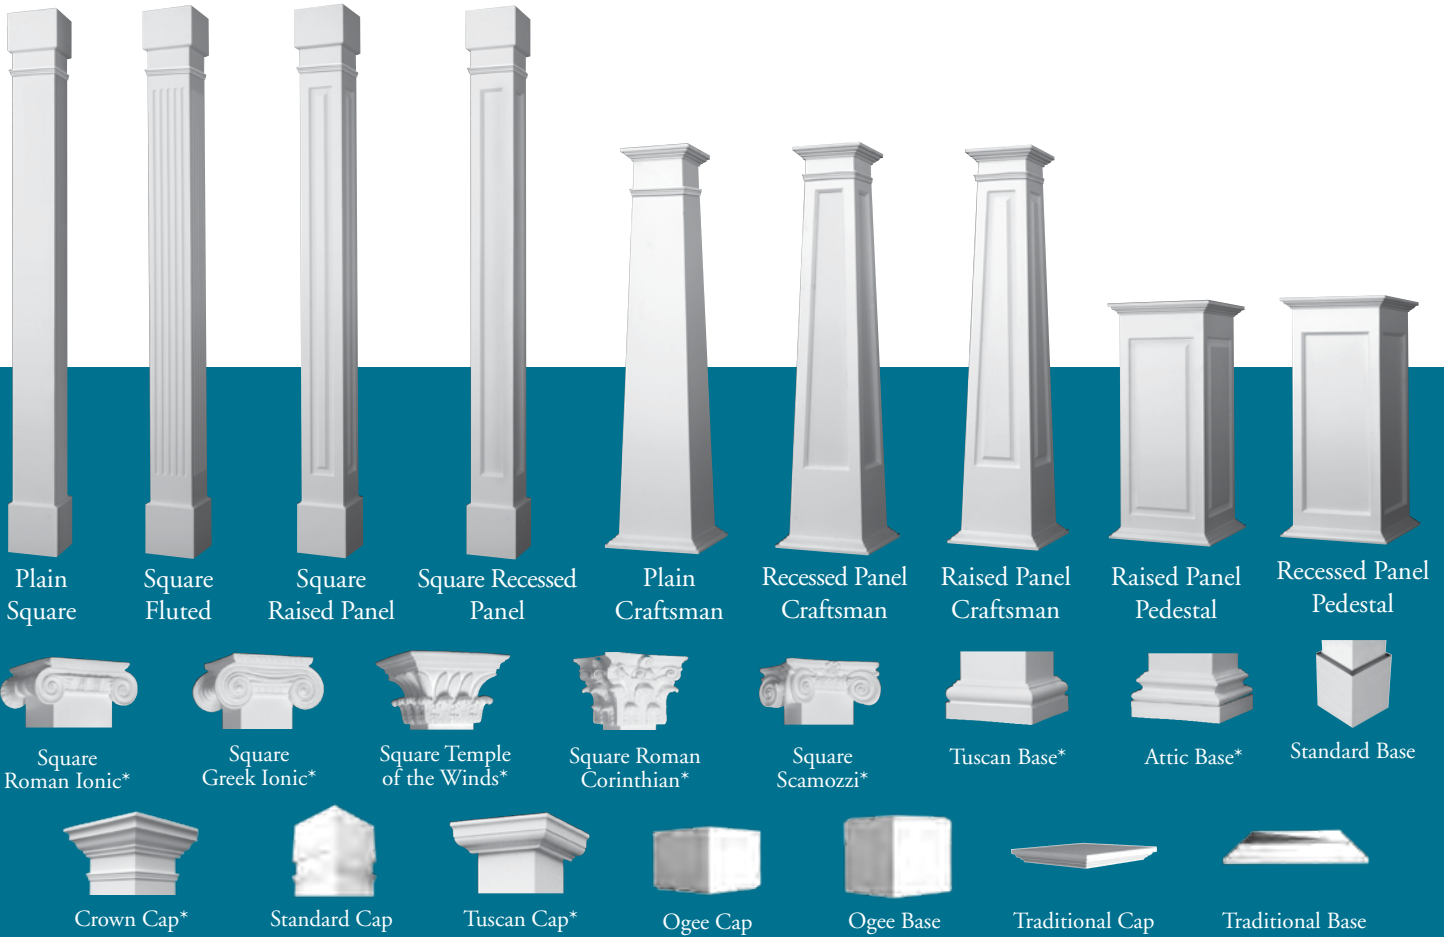

PVC Columns

- 25 year warranty
- Custom styles available
- Made from cellular PVC
- Installation kit included
- Interior and exterior use
- Weather proof
- Insect proof
- Low maintenance

*Made from polyurethane and may need to be split in the field for installation.

Leading the industry in column innovation, PVC columns are made from cellular PVC and offer advantages of being unaffected by moisture and insects, but with the thickness, ease of use and workability of wood.

PVC Columns are available in all sizes and styles — square or craftsman — plain, fluted, raised panel, and recessed panel. With all of these options, you are certain to find just the right amount of detail for your specific project.

Best of all, the PVC column comes with a 25-year warranty.

Custom PVC Columns

From 5" to 24" width and 2' to 20' height, you can now order the perfect custom column for your home or neighborhood project. Custom columns are manufactured using 1/2" or 5/8" cellular PVC. Ask Dixie Pacific today how you can put a unique signature on your next custom project. Simply visit our website, www.dixiepacific.com, or contact our Architectural Department at 1-800-468-5993.