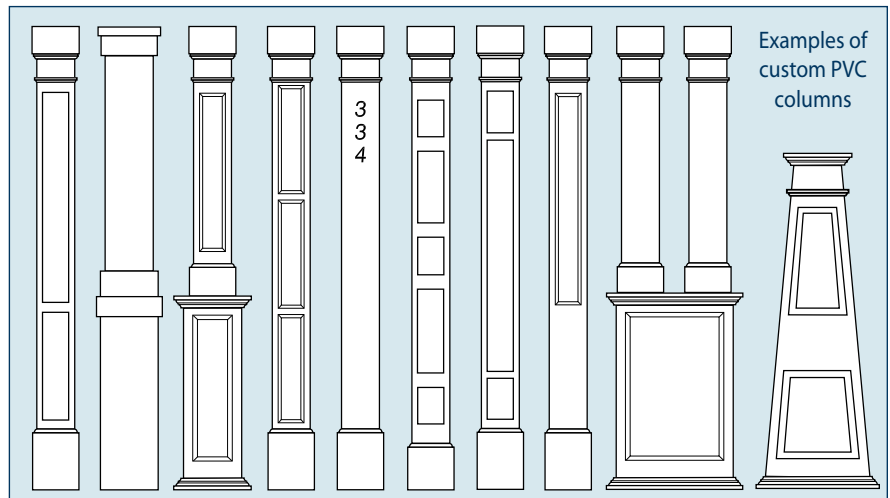

PVC Columns

- 25 year warranty
- Custom styles available
- Made from cellular PVC
- Installation kit included
- Interior and exterior use
- Weather proof
- Insect proof
- Low maintenance

*Made from polyurethane and may need to be split in the field for installation.

Leading the industry in column innovation, PVC columns are made from cellular PVC and offer advantages of being unaffected by moisture and insects, but with the thickness, ease of use and workability of wood.

PVC Columns are available in all sizes and styles — square or craftsman — plain, fluted, raised panel, and recessed panel. With all of these options, you are certain to find just the right amount of detail for your specific project.

Best of all, the PVC column comes with a 25-year warranty.

Custom PVC Columns

From 5" to 24" width and 2' to 20' height, you can now order the perfect custom column for your home or neighborhood project. Custom columns are manufactured using 1/2" or 5/8" cellular PVC. Ask Dixie Pacific today how you can put a unique signature on your next custom project. Simply visit our website, www.dixiepacific.com, or contact our Architectural Department at 1-800-468-5993.