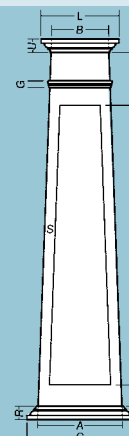

Additional sizes are available from 5" to 24" width and 2' to 20' height

INSIDE DIMENSIONS	
6"	4 ⁵ / ₈ "
8"	6 ⁵ / ₈ "
10"	8 ⁵ / ₈ "
12"	10 ⁵ / ₈ "

Assembled

"L"-Assembly

Two Ways to Order PVC Columns

Assembled

INSIDE DIMENSIONS

6"	3 ⁷ / ₈ "
8"	5 ⁷ / ₈ "
10"	7 ⁷ / ₈ "
12"	9 ⁷ / ₈ "

NUMBER OF FLUTES PER SIDE

6"	3
8"	5
10"	7
12"	8

PVC CRAFTSMAN DIMENSIONS (IN INCHES)

Col Width	A	B	C	G	L	N	O	S	R	U	Lengths
12"X8"	11 ⁷ / ₈ "	7 ⁷ / ₈ "	14 ⁷ / ₈ "	1 ¹ / ₈ "	10 ⁷ / ₈ "	6"	6"	1 ³ / ₄ "	2"	2"	54", 60", 66", 72", 96"
16"X10"	15 ⁷ / ₈ "	9 ⁷ / ₈ "	18 ⁷ / ₈ "	1 ¹ / ₈ "	12 ⁷ / ₈ "	6"	6"	1 ³ / ₄ "	2"	2"	54", 60", 66", 72", 96"
20"X15"	19 ⁷ / ₈ "	14 ⁷ / ₈ "	22 ⁷ / ₈ "	1 ¹ / ₈ "	19 ⁷ / ₈ "	6"	6"	1 ³ / ₄ "	2"	2"	54", 60", 66", 72", 96"

Additional sizes are available from 5" to 24" width and 2' to 20' height

INSIDE DIMENSIONS

	Bottom	Top
12" x 8"	10 ⁵ / ₈ "	5 ⁷ / ₈ "
16" x 10"	14 ⁵ / ₈ "	6 ⁷ / ₈ "
20" x 15"	18 ⁵ / ₈ "	12 ⁷ / ₈ "

PVC PEDESTAL DIMENSIONS (IN INCHES)

Col Width	A	C	L	N	O	S	R	U	Lengths
16"	15 ⁷ / ₈ "	18 ⁷ / ₈ "	18 ⁷ / ₈ "	6"	6"	1 ³ / ₄ "	2"	2"	40", 46"
20"	19 ⁷ / ₈ "	22 ⁷ / ₈ "	22 ⁷ / ₈ "	6"	6"	1 ³ / ₄ "	2"	2"	40", 46"
24"	23 ⁷ / ₈ "	26 ⁷ / ₈ "	26 ⁷ / ₈ "	6"	6"	1 ³ / ₄ "	2"	2"	40", 46"